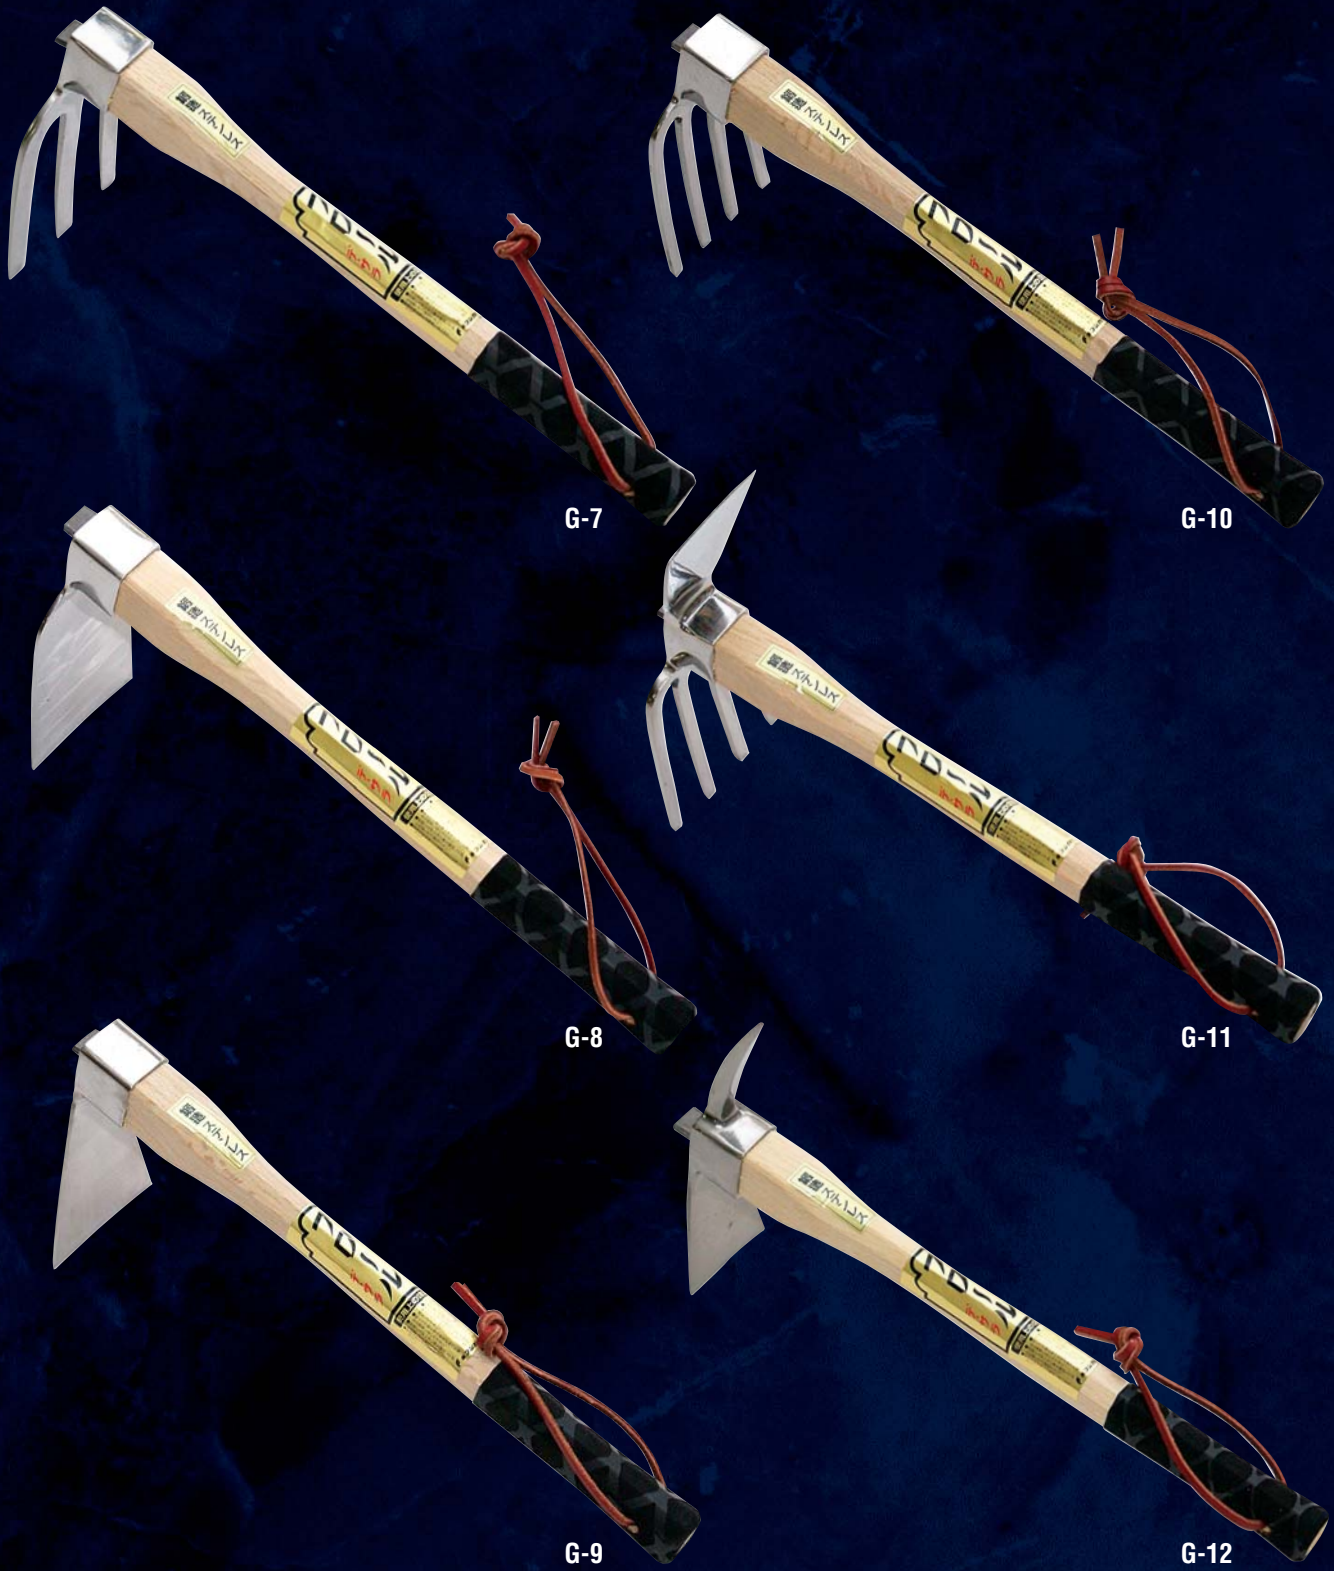

Japanese Garden Tool-2

MARUYOSHI FINE TOOLS

G-7
Planting Hoe 3-prong, stainless steel
90×160mm, handle 360mm, 440g

G-8
Planting Hoe, wide, stainless steel
80×160mm, handle 360mm, 540g

G-9
Planting Hoe, narrow, stainless steel
70×160mm, handle 360mm, 430g

G-10
Planting Hoe 4-prong, stainless steel
85×150mm, handle 360mm, 410g

G-11
Squid Hoe, stainless steel
70-80×230mm, handle 360mm, 580g

G-12
Japanese Pick Mattock, stainless steel
60×210mm, handle 360mm, 430g