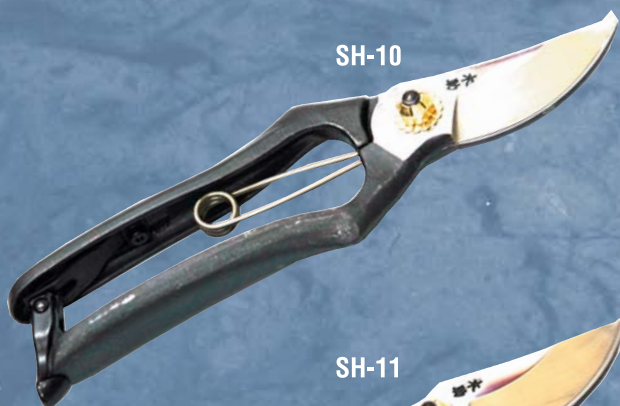

Japanese Shears-2

MARUYOSHI FINE TOOLS

SH-10

SH-14

SH-11

SH-15

SH-12

SH-13

SH-16

SH-10

木助 剪定鋏A型
Pruning Shears 200mm
(N-221)

SH-11

木助 剪定鋏B型
Pruning Shears 205mm
(N-222)

SH-12

木助 芽切鋏
Bud Shears 205mm
(N-223)

SH-13