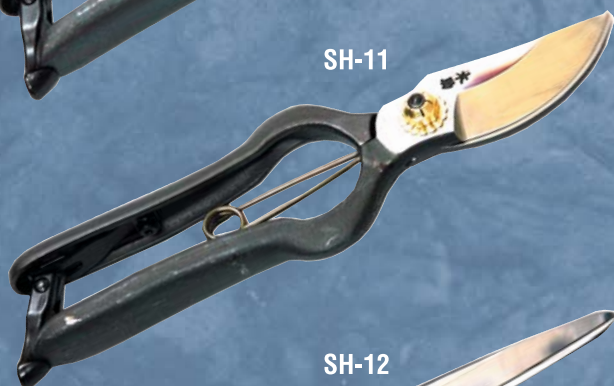

Japanese Shears-2

MARUYOSHI FINE TOOLS

SH-10

SH-14

SH-11

SH-15

SH-12

SH-13

SH-16

SH-10

木助 剪定鋏A型
Pruning Shears 200mm
(N-221)

SH-11

木助 剪定鋏B型
Pruning Shears 205mm
(N-222)

SH-12

木助 芽切鋏
Bud Shears 205mm
(N-223)

SH-13